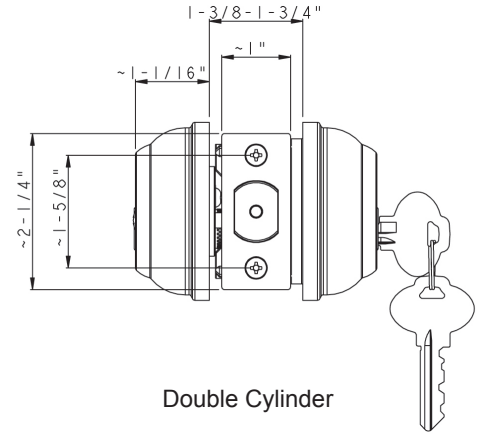

**DEADBOLTS  
FOR USE WITH SOLID BRASS,  
CONTEMPORARY, &  
TRADITIONAL COLLECTIONS**

**DELANEY**  
*Designer Series™*

**DIMENSIONS**

Single Cylinder

Double Cylinder

**STANDARD SPECIFICATIONS**

<b>Door Prep</b>	Cross bore: 2-1/8" Edge bore: 1" Latch face: 1" x 2-1/4"	<b>Latches</b>	2-3/8" & 2-3/4" adjustable (9092 UL) Faceplate: 1" x 2-1/4" round corner Bolt: Brass with hardened steel rod. Full 1" throw
<b>Backset</b>	Fits 2-3/8" and 2-3/4"	<b>Strikes</b>	1-3/4" x 2-1/4" Rd & Sq Corner (9111 & 9117) Includes Reinforcement Strike
<b>Door Thickness</b>	1-3/8" ~ 1-3/4" door standard, 2-1/4" Ext. Kit Available	<b>Wood Screws</b>	Combination screws that suit both wood or metal door mounting Includes 3" Security Screws
<b>Cylinder</b>	KW1 5-Pin <b>standard</b> (Solid Brass), SC4 6-pin Optional Deadbolts packed KA5	<b>Door Handing</b>	Not Required
		<b>Grade 2 Features</b>	<ul style="list-style-type: none"> <li>• Protective Collar</li> <li>• 3-Hr Fire Latch</li> <li>• High Security Strike Plate Assembly</li> </ul>

**PRICING**

Model	Function	WT/LB	CTN QTY	Finish				
				US15 Satin Nickel	US26 Polished Chrome	US10B Oil Rubbed Bronze	US12P Tuscany Bronze	
200-LU-G2	Single Cylinder	27 Lbs	20 Pcs	Item No.	330601	330606	330602	330610
				List Price	\$35.13	\$35.13	\$44.38	\$44.38
210-LU-G2	Double Cylinder	36 Lbs	20 Pcs	Item No.	340601	340606	—	340610
				List Price	\$44.29	\$44.29		\$54.56