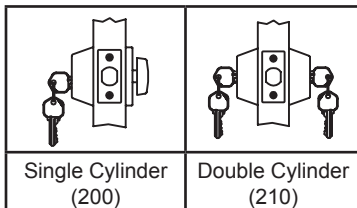

FUNCTIONS

Single Cylinder
(200)

Double Cylinder
(210)

THE DELANEY CO.

Copyright © THE DELANEY CO. All rights reserved.