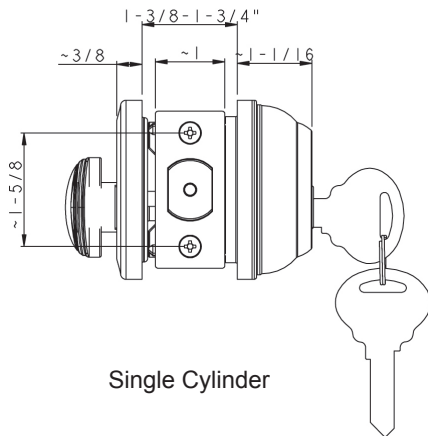

**DEADBOLTS  
FOR USE WITH SOLID BRASS,  
CONTEMPORARY, &  
TRADITIONAL COLLECTIONS**

**DELANEY**  
*Designer Series™*

**DIMENSIONS**

Single Cylinder

Double Cylinder

**STANDARD SPECIFICATIONS**

<b>Door Prep</b>	Cross bore: 2-1/8" Edge bore: 1" Latch face: 1" x 2-1/4"	<b>Latches</b>	2-3/8" & 2-3/4" adjustable (9092 UL) Faceplate: 1" x 2-1/4" round corner Bolt: Brass with hardened steel rod. Full 1" throw
<b>Backset</b>	Fits 2-3/8" and 2-3/4"	<b>Strikes</b>	1-3/4" x 2-1/4" Rd & Sq Corner (9111 & 9117) Includes Reinforcement Strike
<b>Door Thickness</b>	1-3/8" ~ 1-3/4" door standard, 2-1/4" Ext. Kit Available	<b>Wood Screws</b>	Combination screws that suit both wood or metal door mounting Includes 3" Security Screws
<b>Cylinder</b>	KW1 5-Pin <b>standard</b> (Solid Brass), SC4 6-pin Optional Deadbolts packed KA5	<b>Door Handing</b>	Not Required
		<b>Grade 2 Features</b>	<ul style="list-style-type: none"> <li>• Protective Collar</li> <li>• 3-Hr Fire Latch</li> <li>• High Security Strike Plate Assembly</li> </ul>

**PRICING**

Model	Function	WT/LB	CTN QTY	Finish				
				US15 Satin Nickel	US26 Polished Chrome	US10B Oil Rubbed Bronze	US12P Tuscany Bronze	
200-LU-G2	Single Cylinder	27 Lbs	20 Pcs	Item No.	330601	330606	330602	330610
				List Price	\$35.13	\$35.13	\$44.38	\$44.38
210-LU-G2	Double Cylinder	36 Lbs	20 Pcs	Item No.	340601	340606	—	340610
				List Price	\$44.29	\$44.29		\$54.56